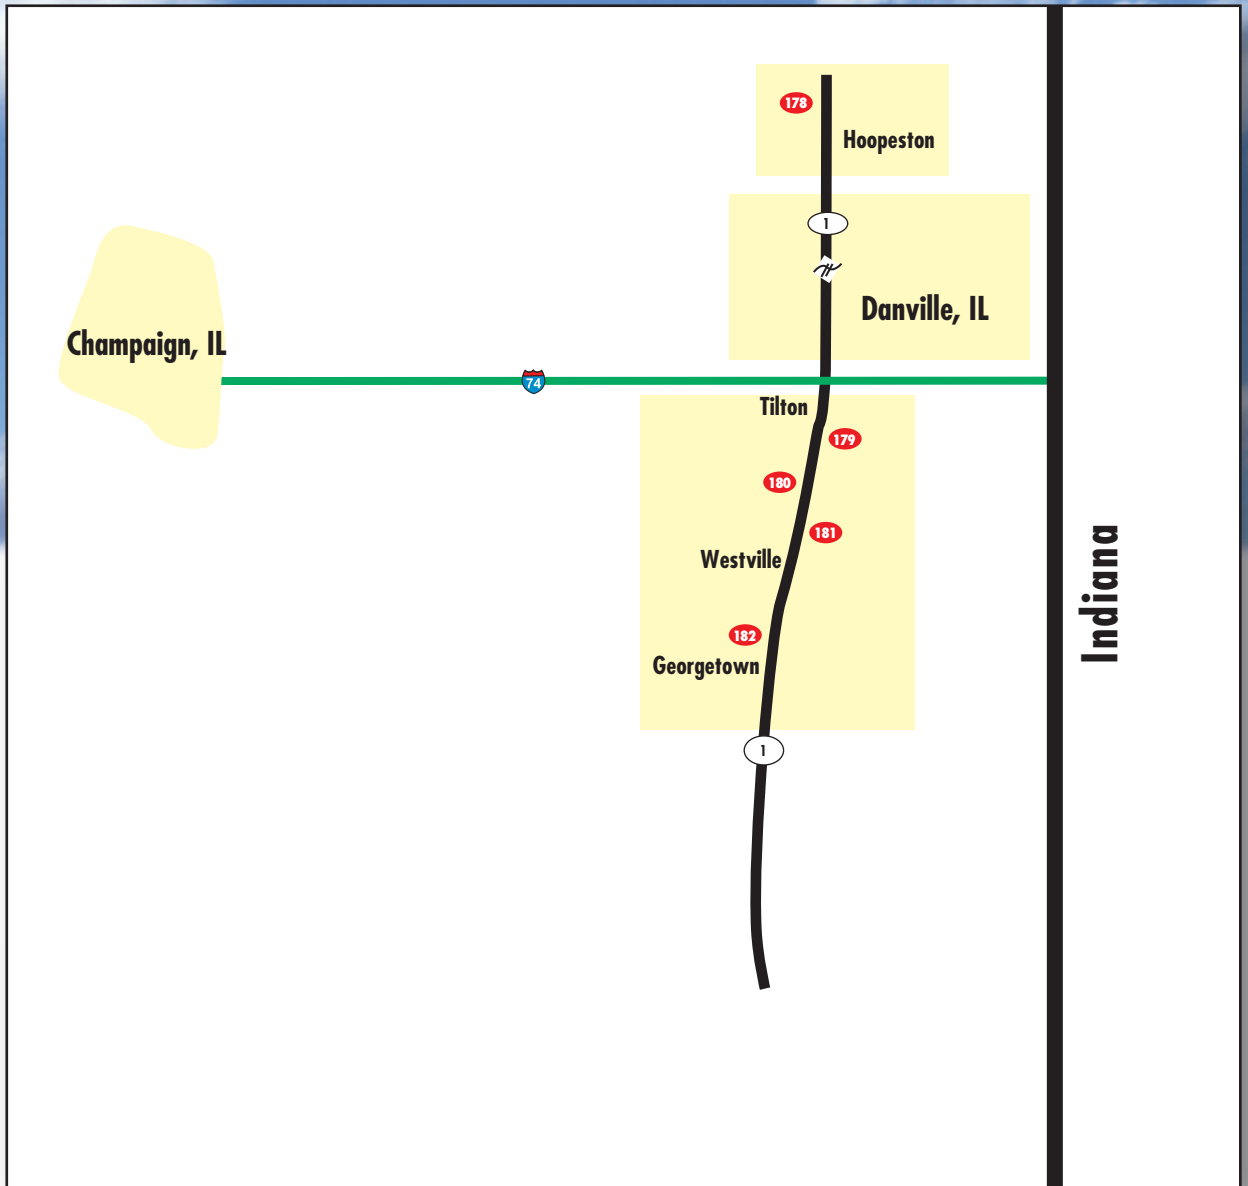

# Location Map

MID-AMERICA

888.788.1800

**MID-AMERICA**  
**ADVERTISING**

The Billboard People. Period.

100 E Hazel Dell Road • Springfield, IL 62712