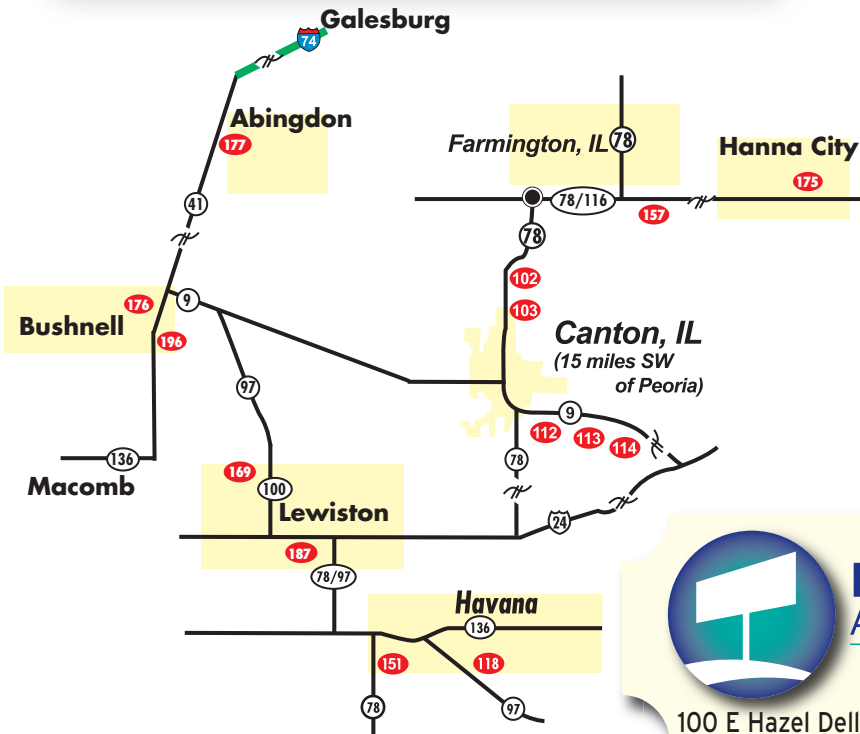

Location Map

MID-AMERICA

888.788.1800
MID-AMERICA
ADVERTISING

The Billboard People. Period.

100 E Hazel Dell Road • Springfield, IL 62712