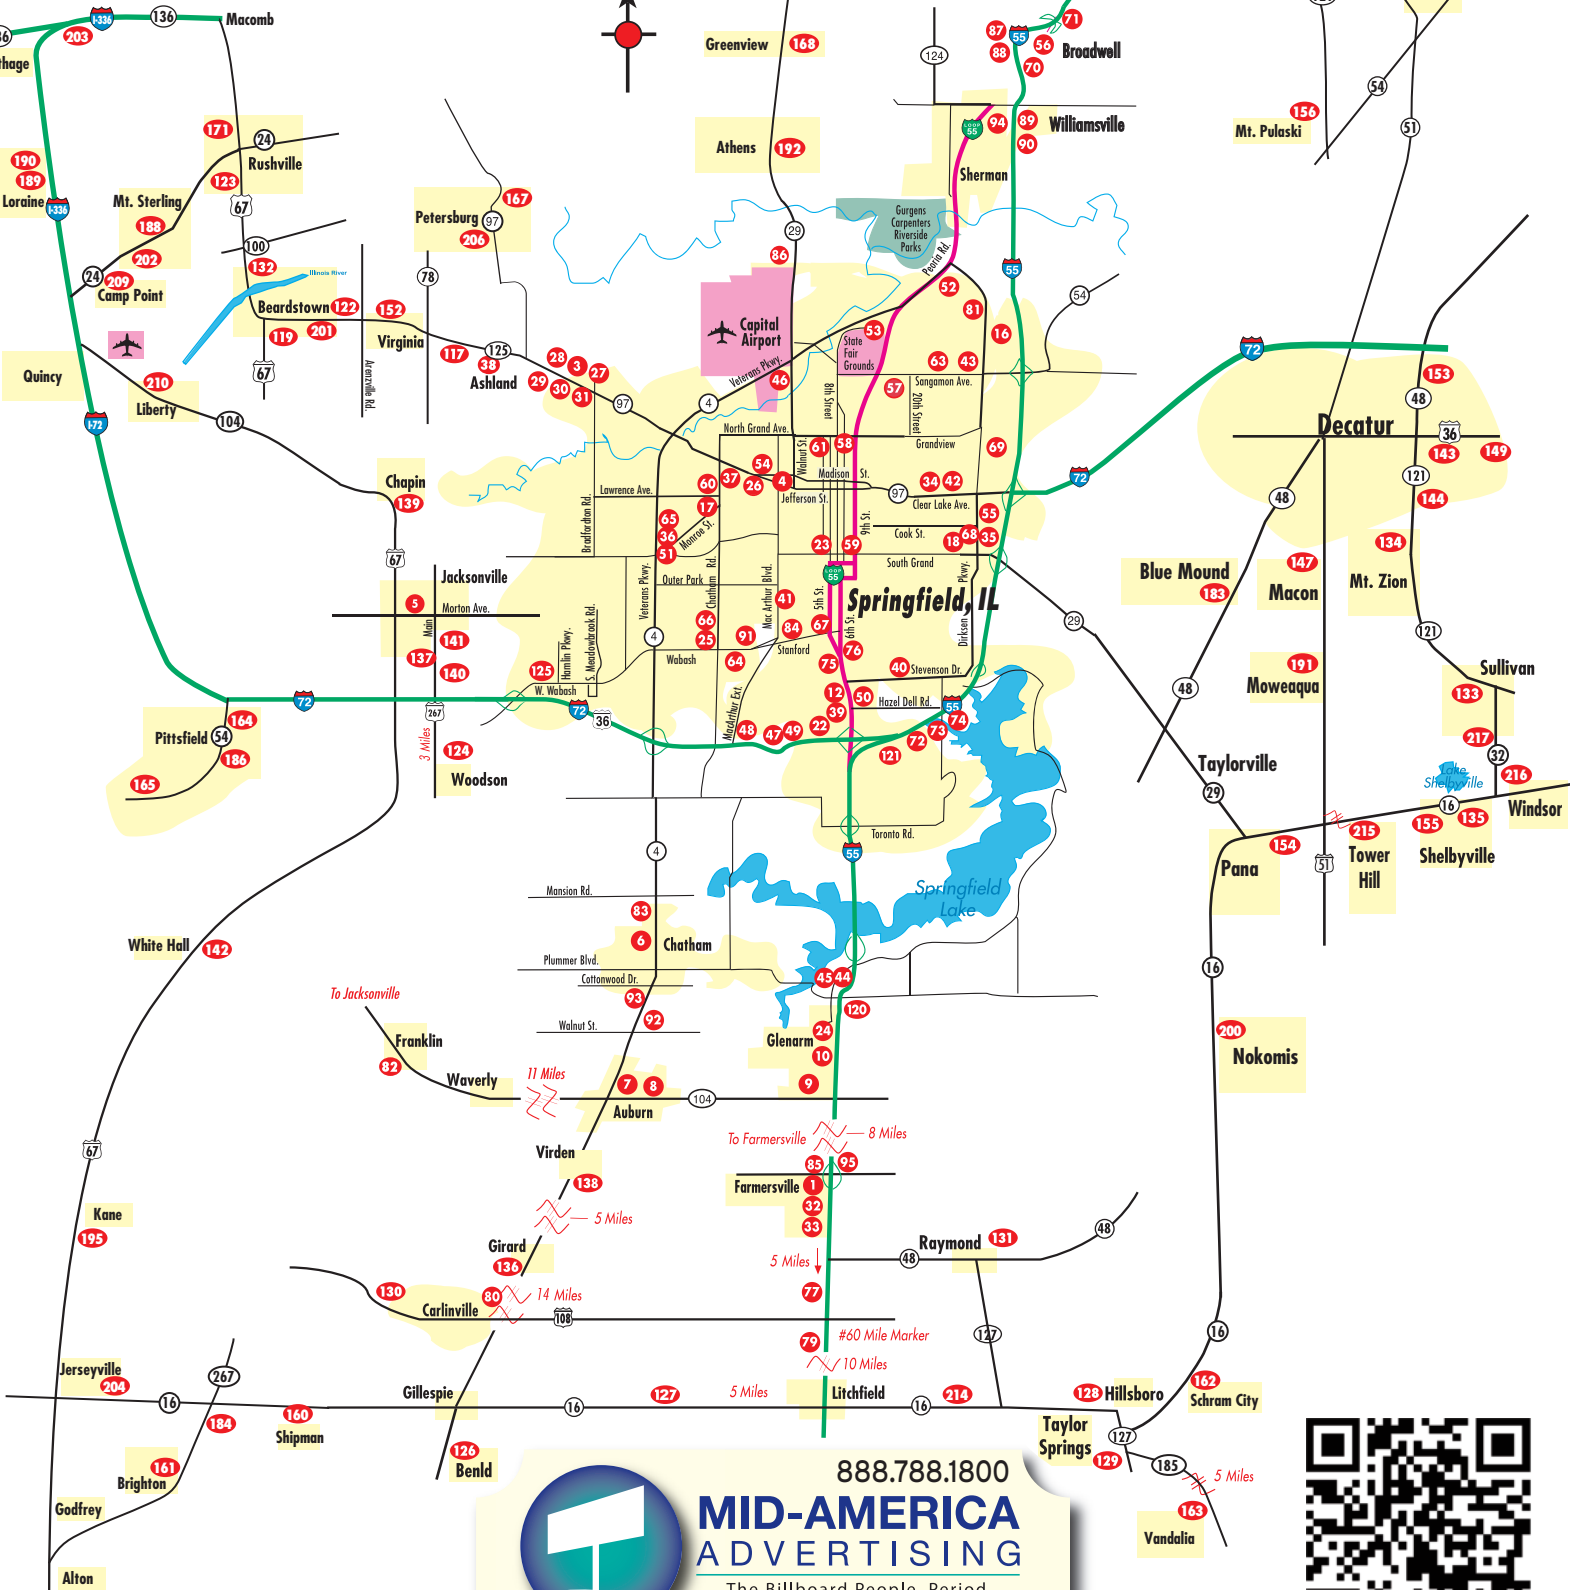

# Location Map

MID-AMERICA

888.788.1800  
**MID-AMERICA**  
**ADVERTISING**

The Billboard People. Period.

100 E Hazel Dell Road • Springfield, IL 62712